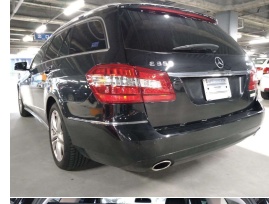

2010 Mercedes-Benz E350 BLUETEC AVANTGARDE

VEHICLE INFORMATION

Cash Price

Includes GST

\$21,990

+ on-road-costs of \$495

Finance may be available on this vehicle.

Ask one of our friendly staff for more information.

Gain peace of mind with Mechanical Breakdown Insurance. Ask us how.

Body

5 door, Station Wagon

Odometer

69,000 km

Engine

3000 cc

Fuel Type

-

Ext Colour

Black

History

Ex-Overseas

Seats

5 seats, Leather

Interior